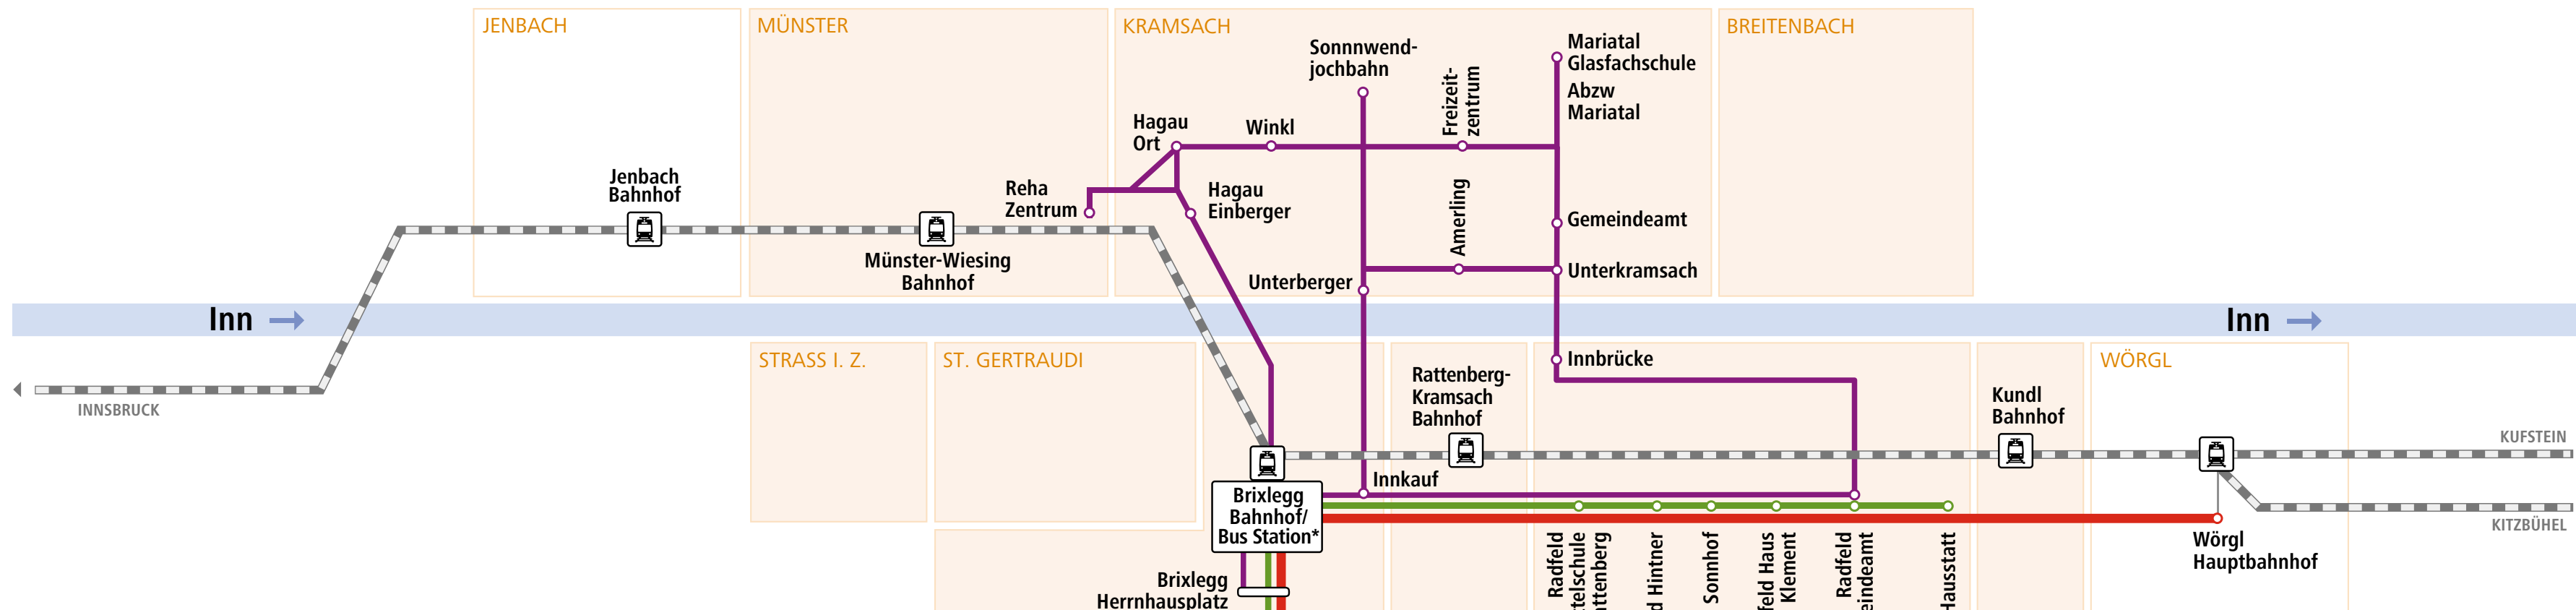

Bus Line 4115

Shuttlebus

Bus Line 4074

Symbol legend

- Bus Stop
- Train Station

Bus Line 4115 Brixlegg - Hagau - Kramsach - Radfeld - Brixlegg

Bus Line 4074 Radfeld - Brixlegg - Alpbach - Inneralpbach

Shuttlebus Wörgl <-> Inneralpbach

Commuter Taxi service for remote accommodations available from 24.08. to 04.09.2021

*** Commuter Taxi Service 1**

Should your accommodation be situated in Breitenbach, Kramsach, Münster, Radfeld, Rattenberg or Strass, you can take advantage of the free Commuter Taxi service to and from Brixlegg train station, as well as the bus lines 4074 and 4115. From Brixlegg, please take any bus that goes to Alpbach. Please report your travel request at least 45 minutes before the bus departure time in Brixlegg via +43 664 500 1313 (Mein Taxi Tirol).

**** Commuter Taxi Service 2**

If your accommodation in Reith is not close to a bus stop, you can use our free Commuter Taxi service to the Reith-Dorfmitte (Reith mid-town) stop. Please report your travel request at least 45 minutes before the bus departure time via +43 5336 56160 or +43 664 315 2300 (Taxi Moser).

Bus only

No commuter taxi service in this area.

Flexible shared taxis available from 24.08 to 04.09.2021
 Additional to the free offers, a shared taxi service is available which will pick you up directly at your accommodation and bring you to the Congress Centre Alpbach and back. In order to offer you a cheaper rate, the ride is carried out as a shared taxi. Please let us know your travel request at least 45 minutes before the desired departure time via +43 5336 56160 or +43 664 315 2300 (Taxi Moser).