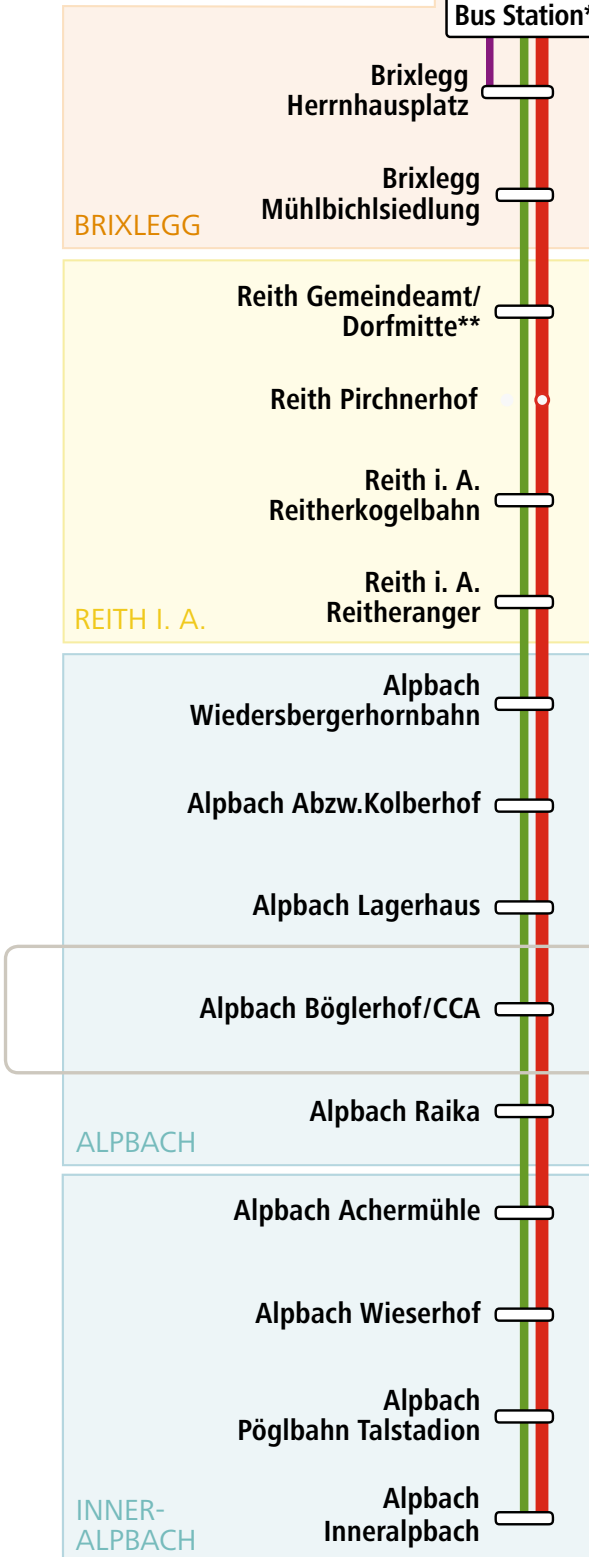

Bus Line 4115

Shuttlebus

Bus Line 4074

Symbol legend

- Bus Stop
- Train Station

Bus Line 4115 Brixlegg - Hagau - Kramsach - Radfeld - Brixlegg

Bus Line 4074 Radfeld - Brixlegg - Alpbach - Inneralpbach

Shuttlebus Wörgl <-> Inneralpbach

Commuter Taxi service for remote accommodations available from 24.08. to 04.09.2021

*** Commuter Taxi Service 1**

Should your accommodation be situated in Breitenbach, Kramsach, Münster, Radfeld, Rattenberg or Strass, you can take advantage of the free Commuter Taxi service to and from Brixlegg train station, as well as the bus lines 4074 and 4115. From Brixlegg, please take any bus that goes to Alpbach. Please report your travel request at least 45 minutes before the bus departure time in Brixlegg via +43 664 500 1313 (Mein Taxi Tirol).

**** Commuter Taxi Service 2**

If your accommodation in Reith is not close to a bus stop, you can use our free Commuter Taxi service to the Reith-Dorfmitte (Reith mid-town) stop. Please report your travel request at least 45 minutes before the bus departure time via +43 5336 56160 or +43 664 315 2300 (Taxi Moser).

EUROPEAN FORUM ALPBACH 2021

Shuttlebus
Aug. 18, 2021
daily from Aug. 24 to Sept. 03, 2021

Travel in a comfortable way by train and shuttle bus to Alpbach!
To make your travel to and from Alpbach as comfortable and stress-free as possible, the Austrian Federal Railways in partnership with the European Forum Alpbach offer a direct shuttle bus service with a connection to regional and long-distance train services from the train station of Wörgl and back.